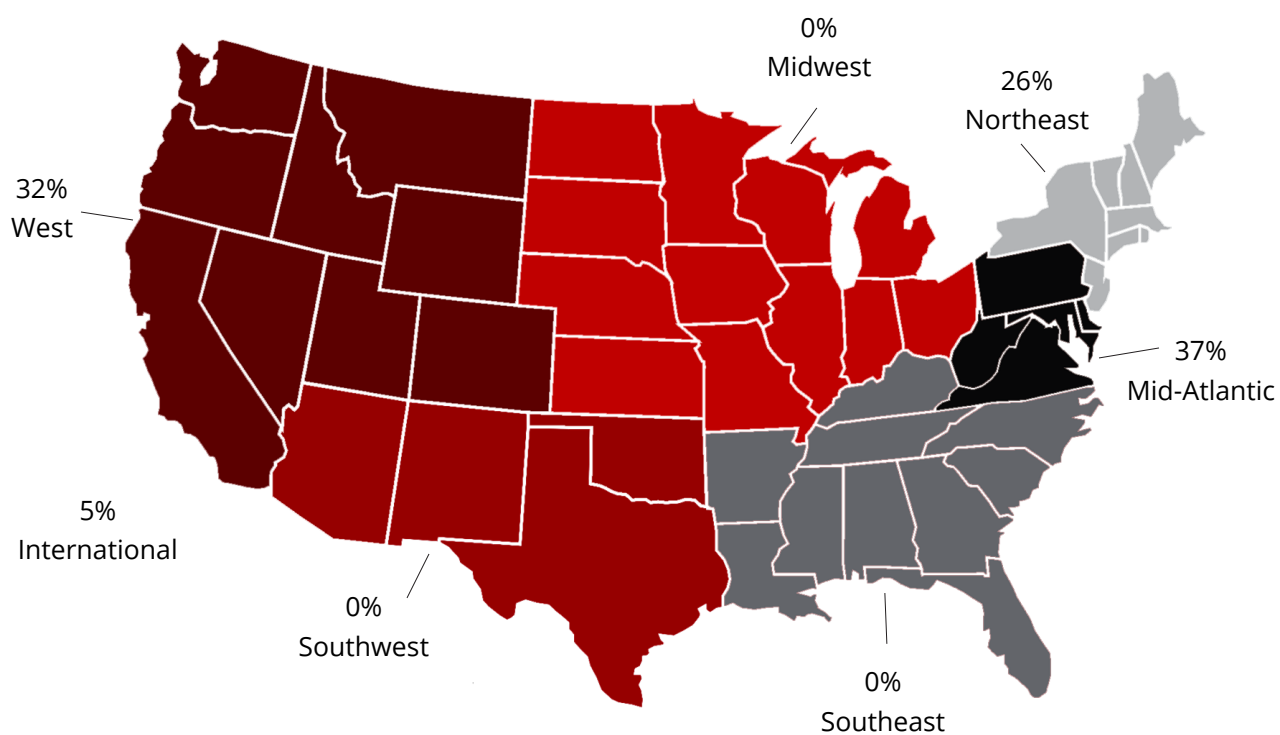

## EMPLOYMENT DESTINATIONS

EMPLOYER	JOB TITLE	CITY	STATE
Apple	Product Designer	Cupertino	California
Computer Enterprises Inc.	UX Designer	Pittsburgh	Pennsylvania
EchoUser	Experience Researcher	Washington	District of Columbia
Fannie Mae	Design Strategist	Washington	District of Columbia
Fannie Mae	Design Strategist II	Washington	District of Columbia
Freelance	Freelance Designer	Pittsburgh	Pennsylvania
Google, Inc.	Interaction Designer	San Francisco	California
Google, Inc.	Interaction Designer	New York City	New York
Idea Couture	Design Researcher	New York City	New York
KPMG Innovation Lab	Senior Associate	New York City	New York
LadyMarry	Product/UX Designer	Sunnyvale	California
LinkedIn	User Experience Designer	San Francisco	California
M*Modal	UX Designer and Researcher	Pittsburgh	Pennsylvania
McKinsey & Company	Experience Design Intern	New York City	New York
MITRE	Agile Systems Design Engineer	Washington	District of Columbia

## EMPLOYMENT DESTINATIONS BY REGION