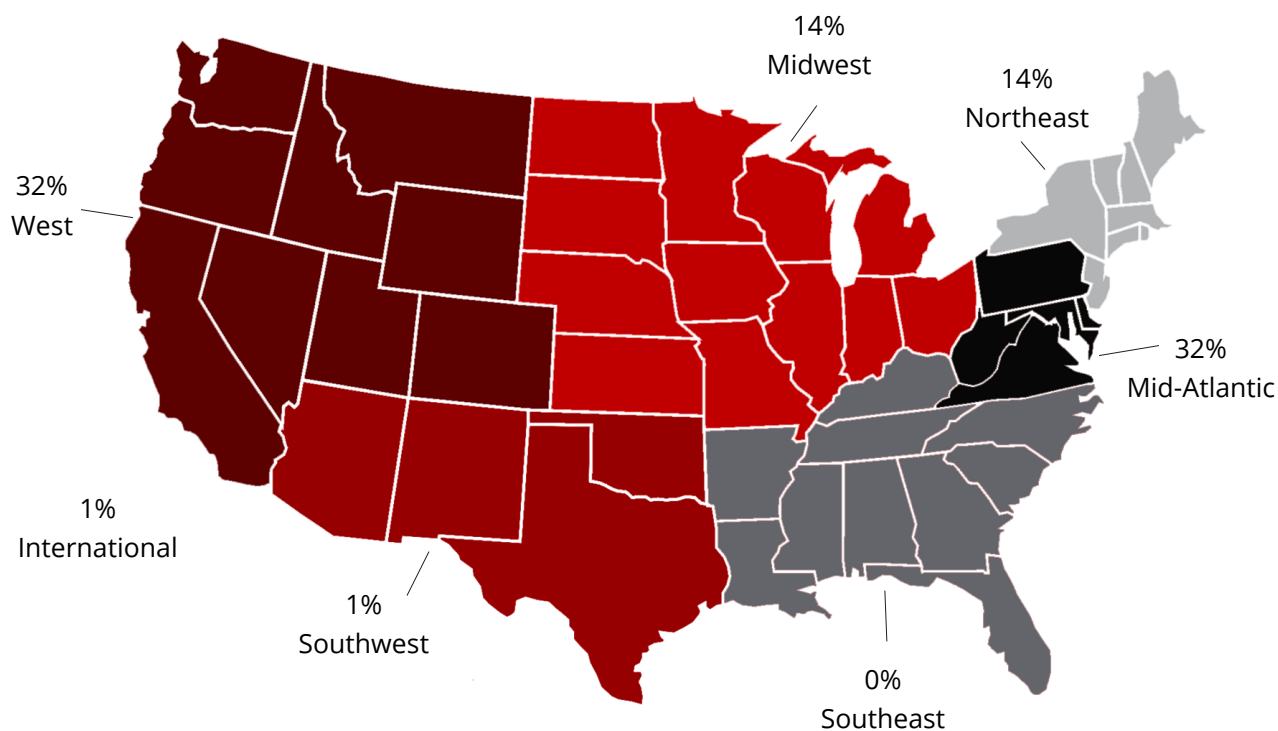

2017 CMU FIRST DESTINATION OUTCOMES

College of Fine Arts: Design, BDes

LinkedIn	Associate user experience designer	Sunnyvale	California
Microsoft	UX Designer	Redmond	Washington
Palantir Technologies	Product Designer	Palo Alto	California
PNC Financial Services	Experience Designer	Pittsburgh	Pennsylvania
Priceline	Product Designer	New York City	New York
Processly	Co-Founder/Designer	Pittsburgh	Pennsylvania
R/GA	UI/UX Design Intern	New York City	New York

EMPLOYMENT DESTINATIONS BY REGION