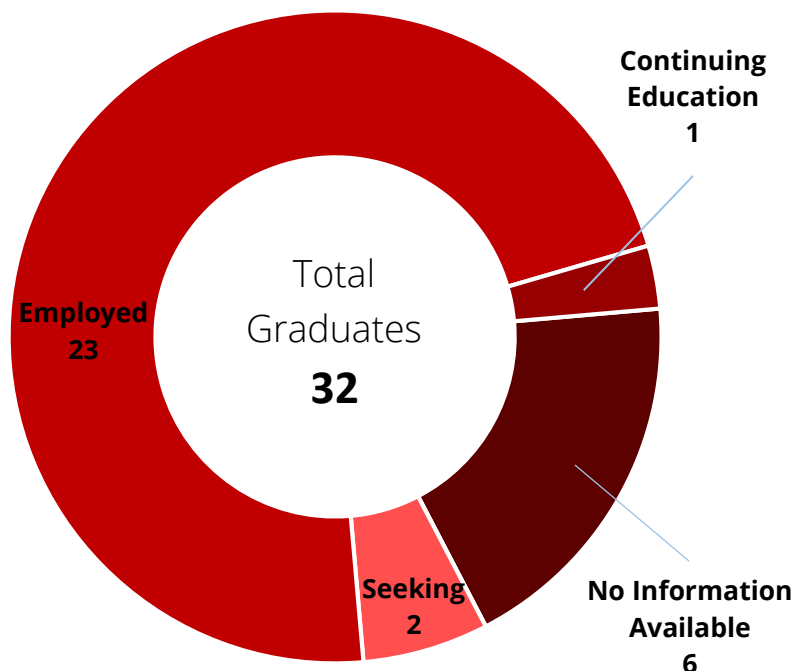

2017 CMU FIRST DESTINATION OUTCOMES

College of Fine Arts: Design, BDes

DESTINATION OUTCOMES

SALARIES

AVERAGE SALARY =
\$100,000

MEDIAN SALARY =
\$102,500

SALARY RANGE =
\$62,000-130,000

EMPLOYMENT DESTINATIONS